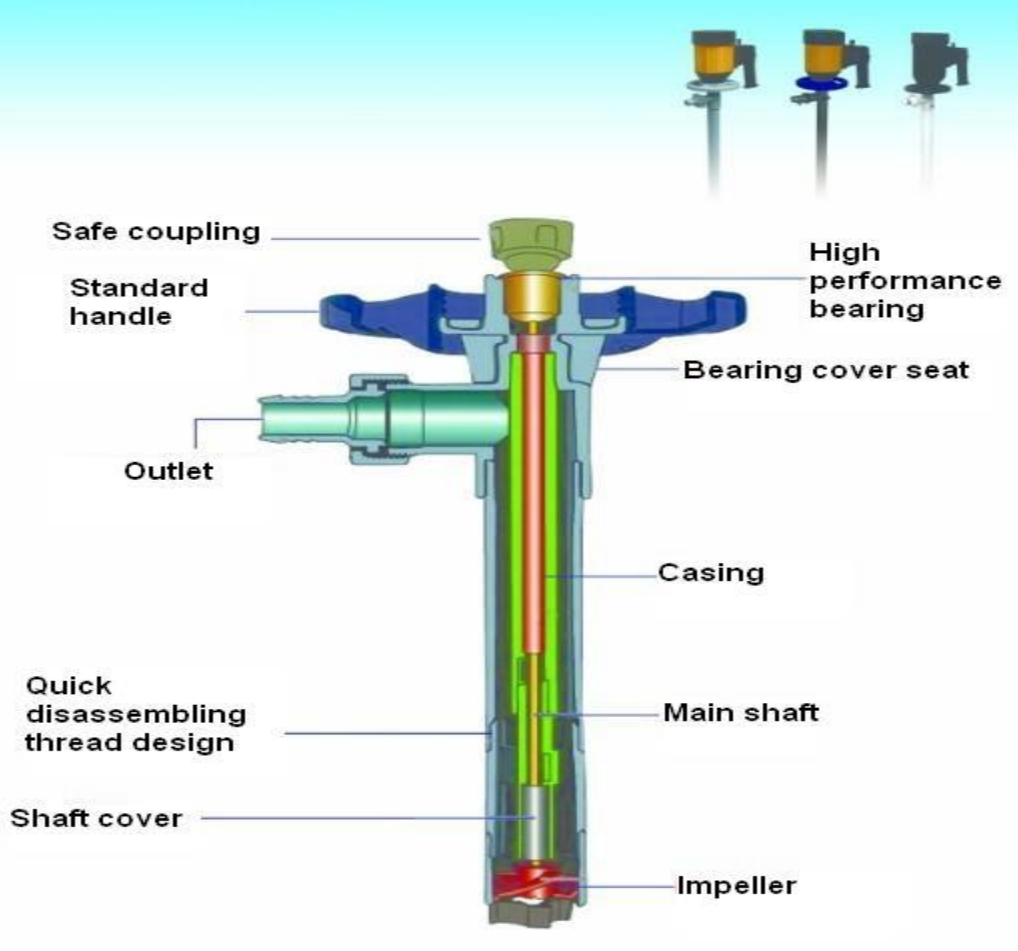

## **ALUMINIUM BARREL PUMP MODEL MBAL-1 DESCRIPTION**

**OUTER DIA:** - Ø40 mm,

**Outlet size:** - 25 mm

**Power:** - 0.88 kw,

**Speed:** - 14000 RPM,

**Voltage:** - 220v , 50 Hz,

**Fitted with ON-OFF Switch,**

**Available with Flame proof Motor Also (NON CMRI)**

**MATERIAL OF CONSTRUCTION:- ALUMINIUM PIPE TUBE , PLASTIC IMPELLER MS SHAFT**

**MEASUREMENT:- 145 X 33 X 22 cm**

**IN Built Filters**

<b>HEAD IN MTRS</b>	<b>0</b>	<b>5</b>	<b>10</b>	<b>12</b>
<b>CAPACITY IN LPM</b>	<b>40</b>	<b>30</b>	<b>15</b>	<b>SHUT OF</b>
<b>AMPERE</b>	<b>2.4</b>	<b>2.3</b>	<b>2.3</b>	<b>2.3</b>